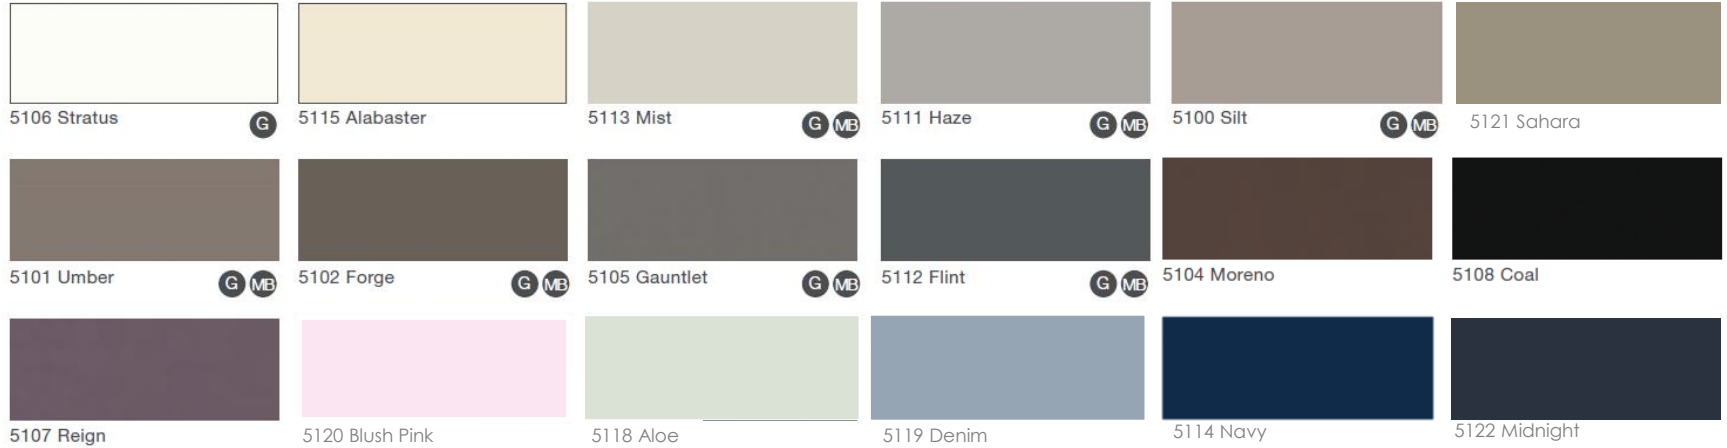

SuperMatte 3DL