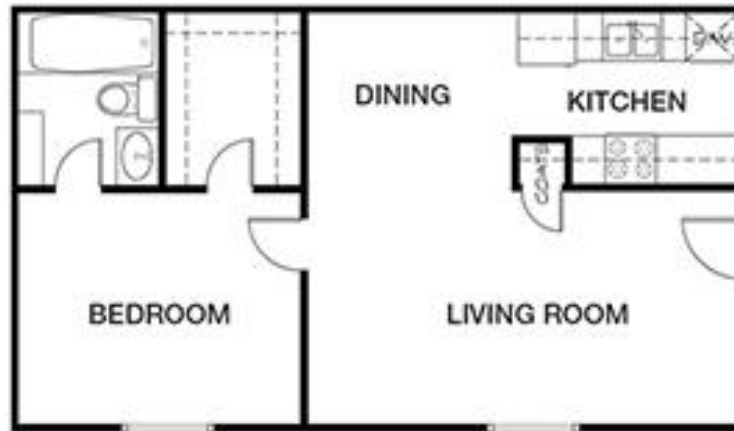

Micro living and Multifunctional Space

45% of the US population is single

30% live alone

Many can't find affordable housing or spend a disproportionate amount of their income on rent

Micro units construction cost 5-10% more than traditional 1 bedroom units*

* Due to fixed costs of kitchens and bathrooms

studio vs. micro-unit

Conventional Studio

Micro-Unit

Apartment Size	500 sq ft	300 sq ft
Monthly Rental	\$2,000	\$1,500
Rent psf	\$4.00	\$5.00
Premium psf		25%

2 TRUTH, JUSTICE, AND THE MILLENNIAL WAY

Demographics

How do we get here?

Optimal space 275-350 sq'

Design is critical

Sliding / Folding / Opening

Movable walls / Temporary privacy

More Living space