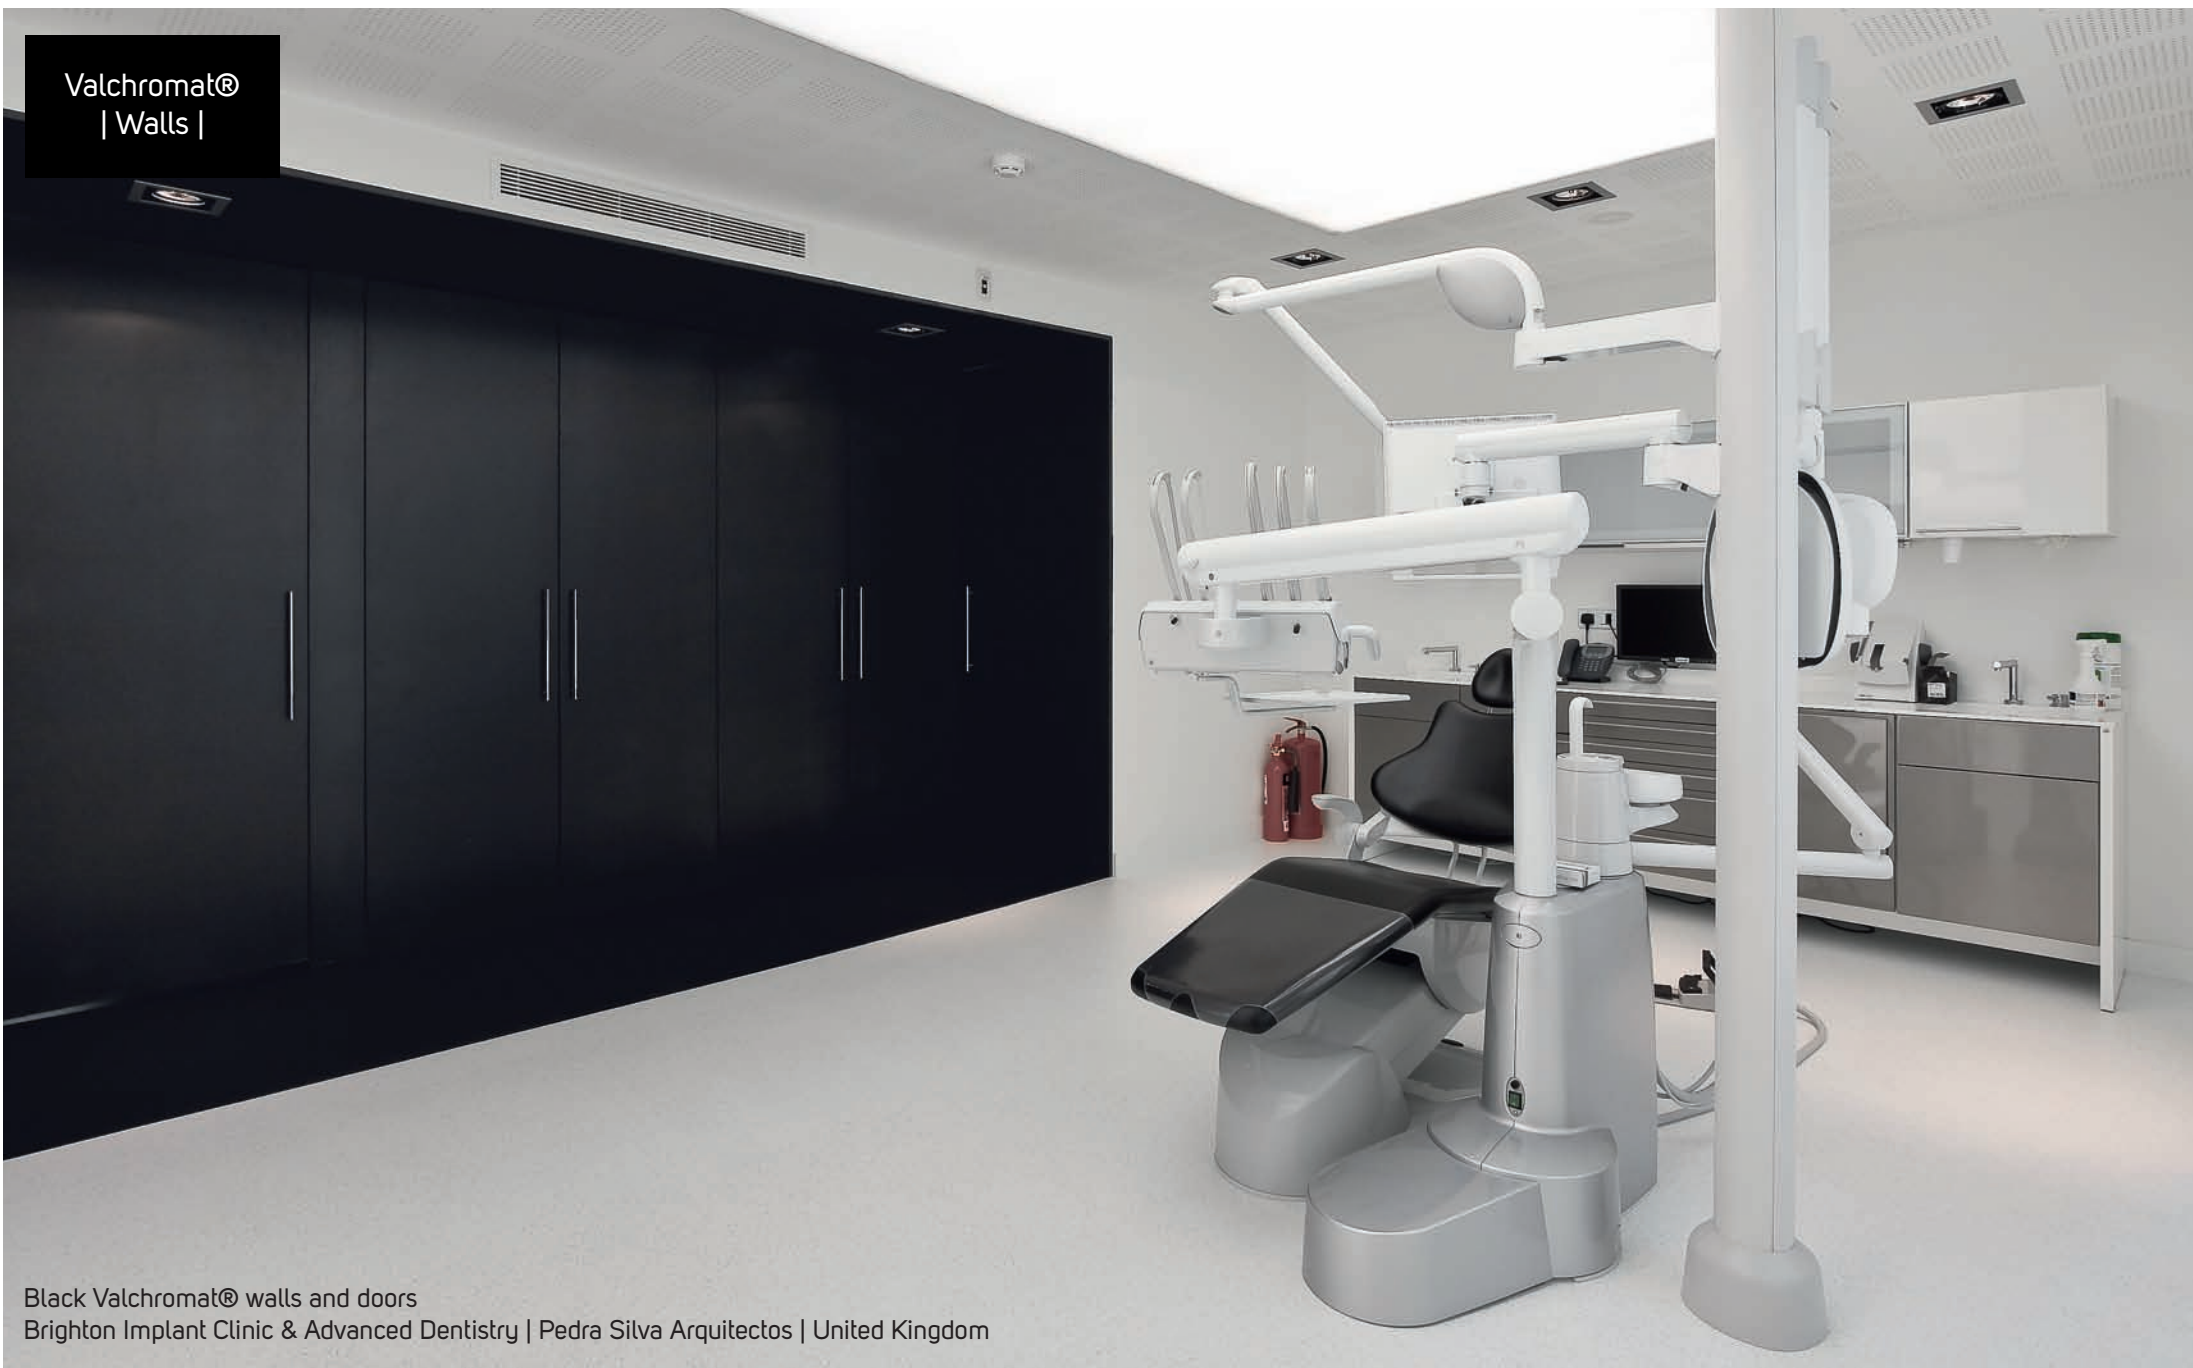

Valchromat®
| Walls |

Black Valchromat® walls and doors
Brighton Implant Clinic & Advanced Dentistry | Pedra Silva Arquitectos | United Kingdom

Valchromat®
| Restaurants |

© Pedro Cavaco Leitão
Black Valchromat® walls
Zsa Zsa Restaurant | Pedro Cavaco Leitão | Portugal