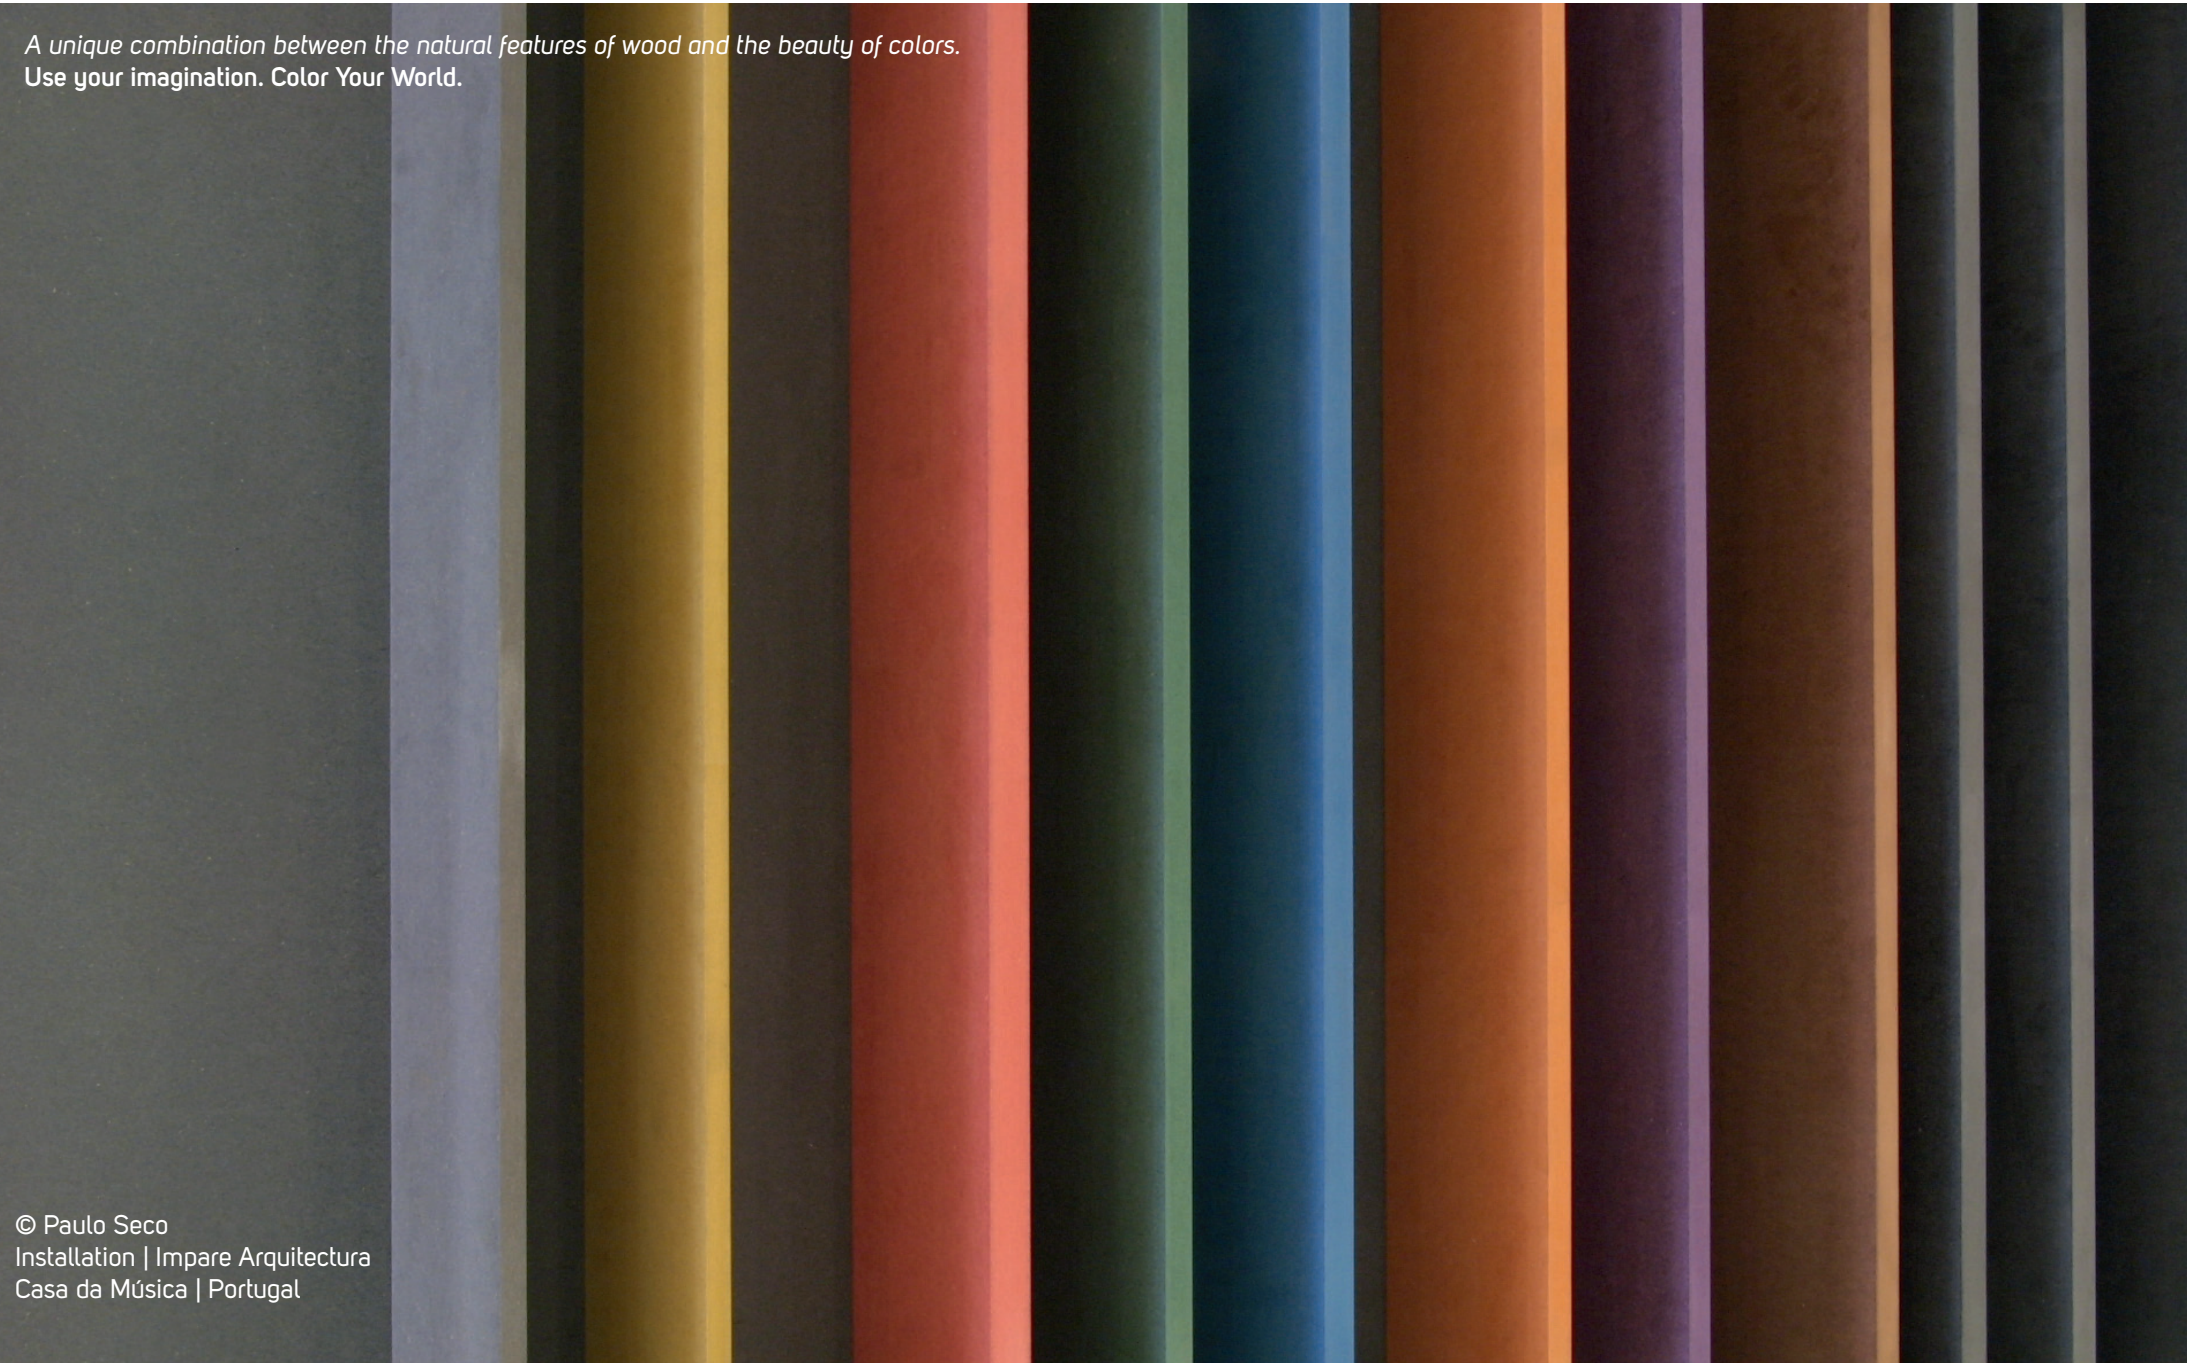

valchromat

by Investwood

engineered colored wood

color your world. use your imagination.

North American Distributor:

INTERLAM

ARCHITECTURAL WALL PANELS

A unique combination between the natural features of wood and the beauty of colors.
Use your imagination. Color Your World.

© Paulo Seco
Installation | Impare Arquitectura
Casa da Música | Portugal

Valchromat®
| Concept |

Engineered colored wood.
Valchromat® is a wood fibre panel colored
throughout, extremely malleable and resistant.

Natural.

Only organic dyes are used and small wood fibers are visible on the surface, giving a natural look.

Versatile.

Available in different colors, sizes and thicknesses; accepts several types of finishes; and can be used in numerous applications.