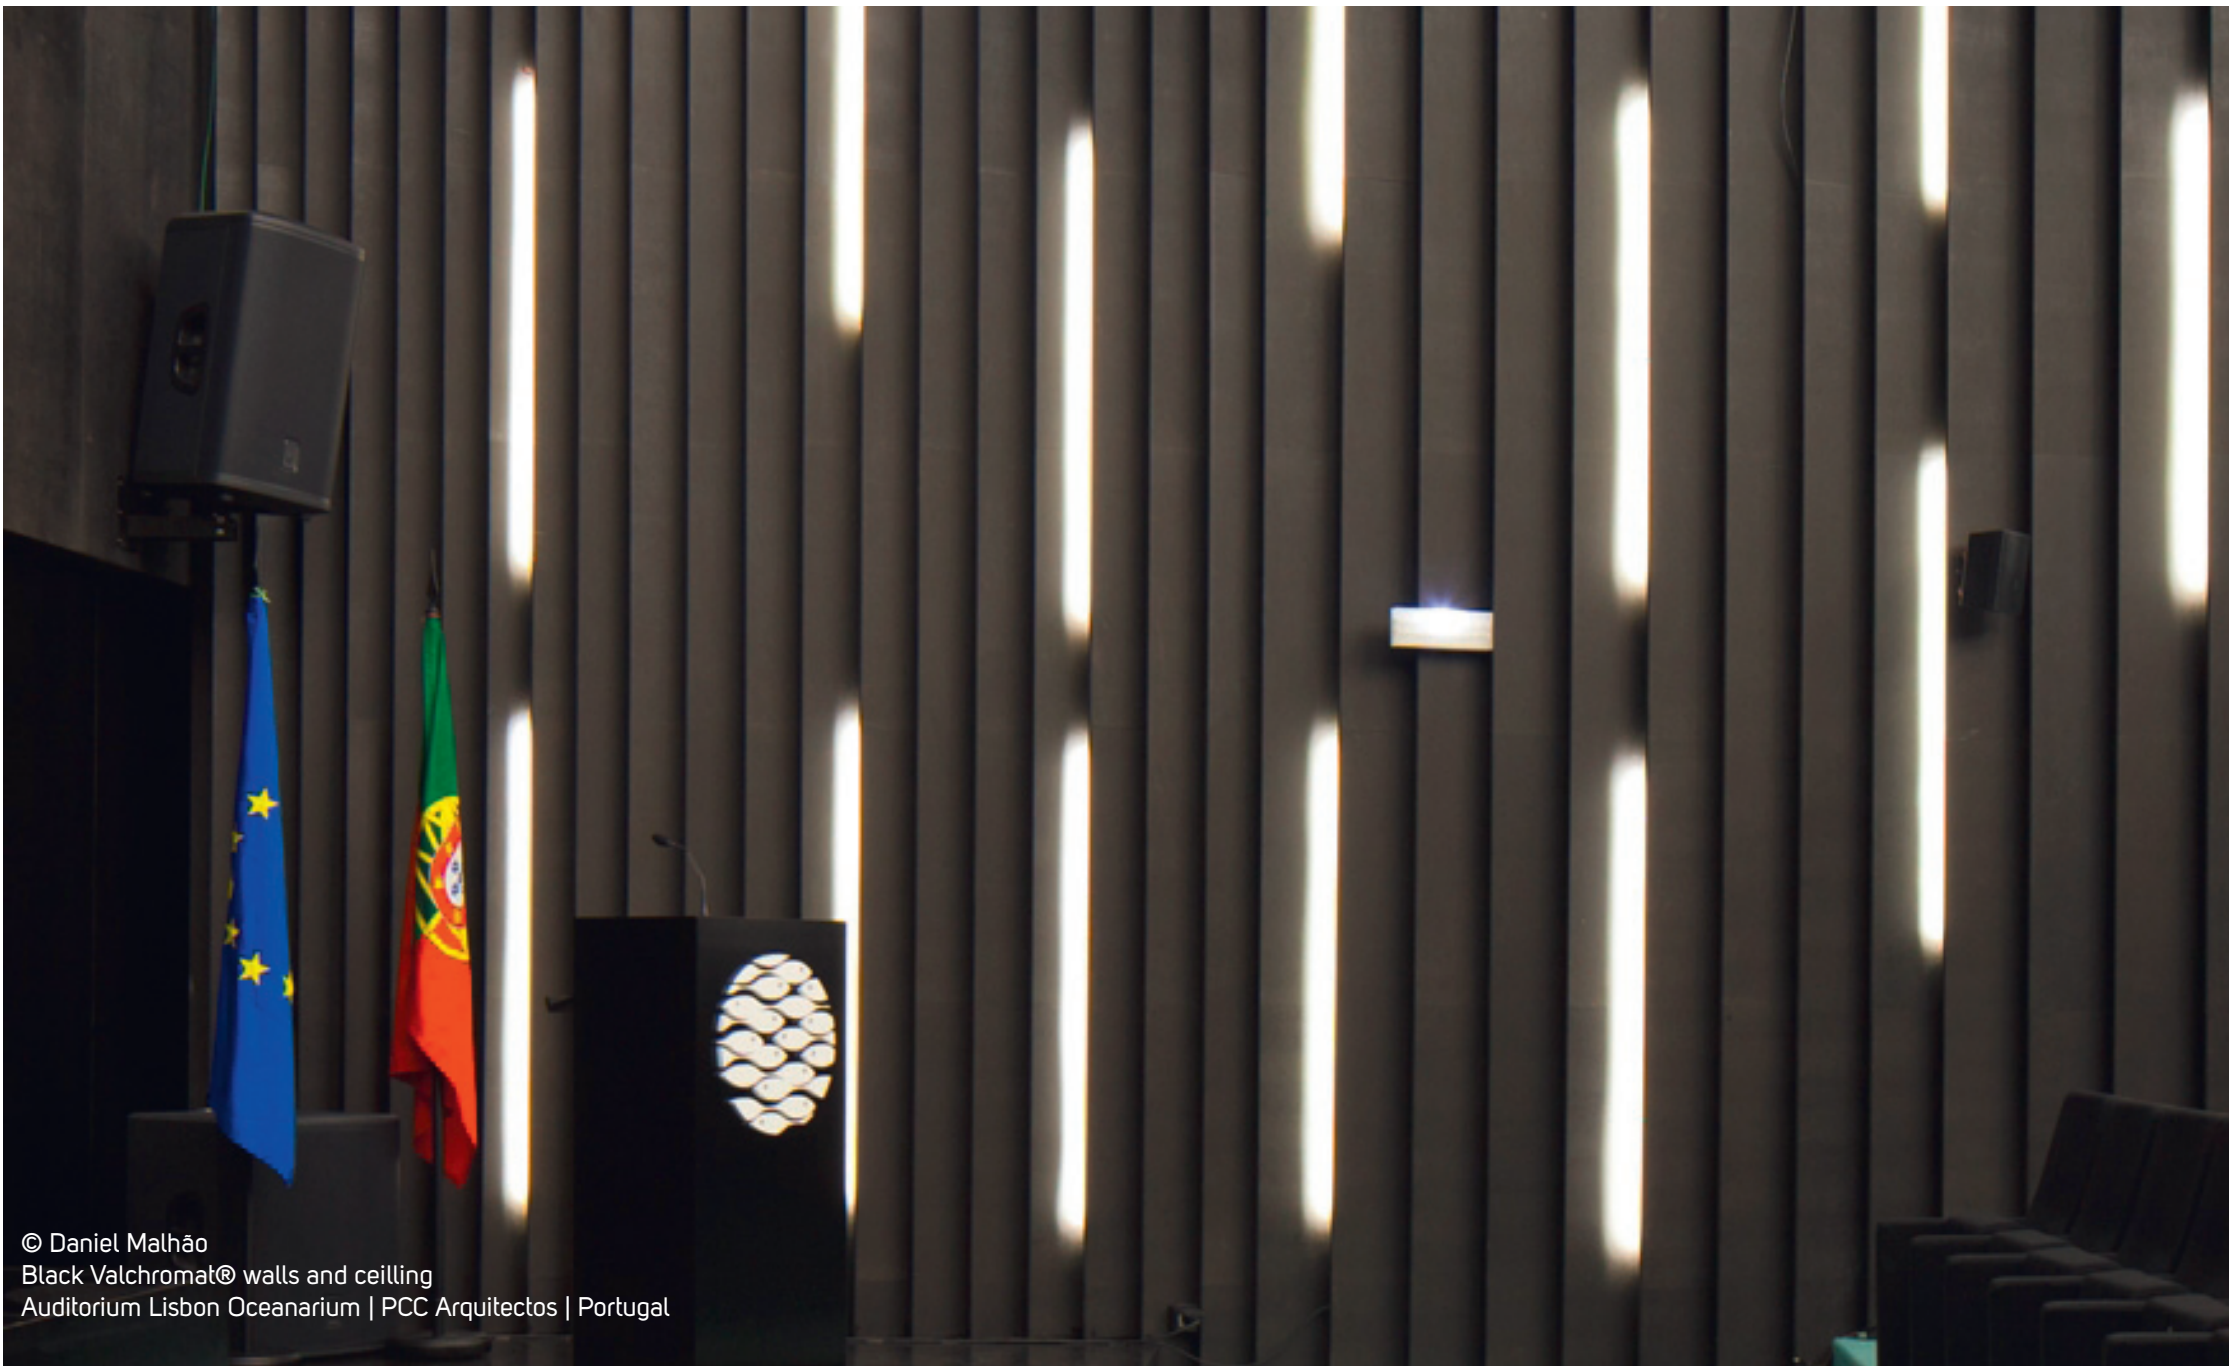

© Daniel Malhão
Black Valchromat® walls and ceiling
Auditorium Lisbon Oceanarium | PCC Arquitectos | Portugal