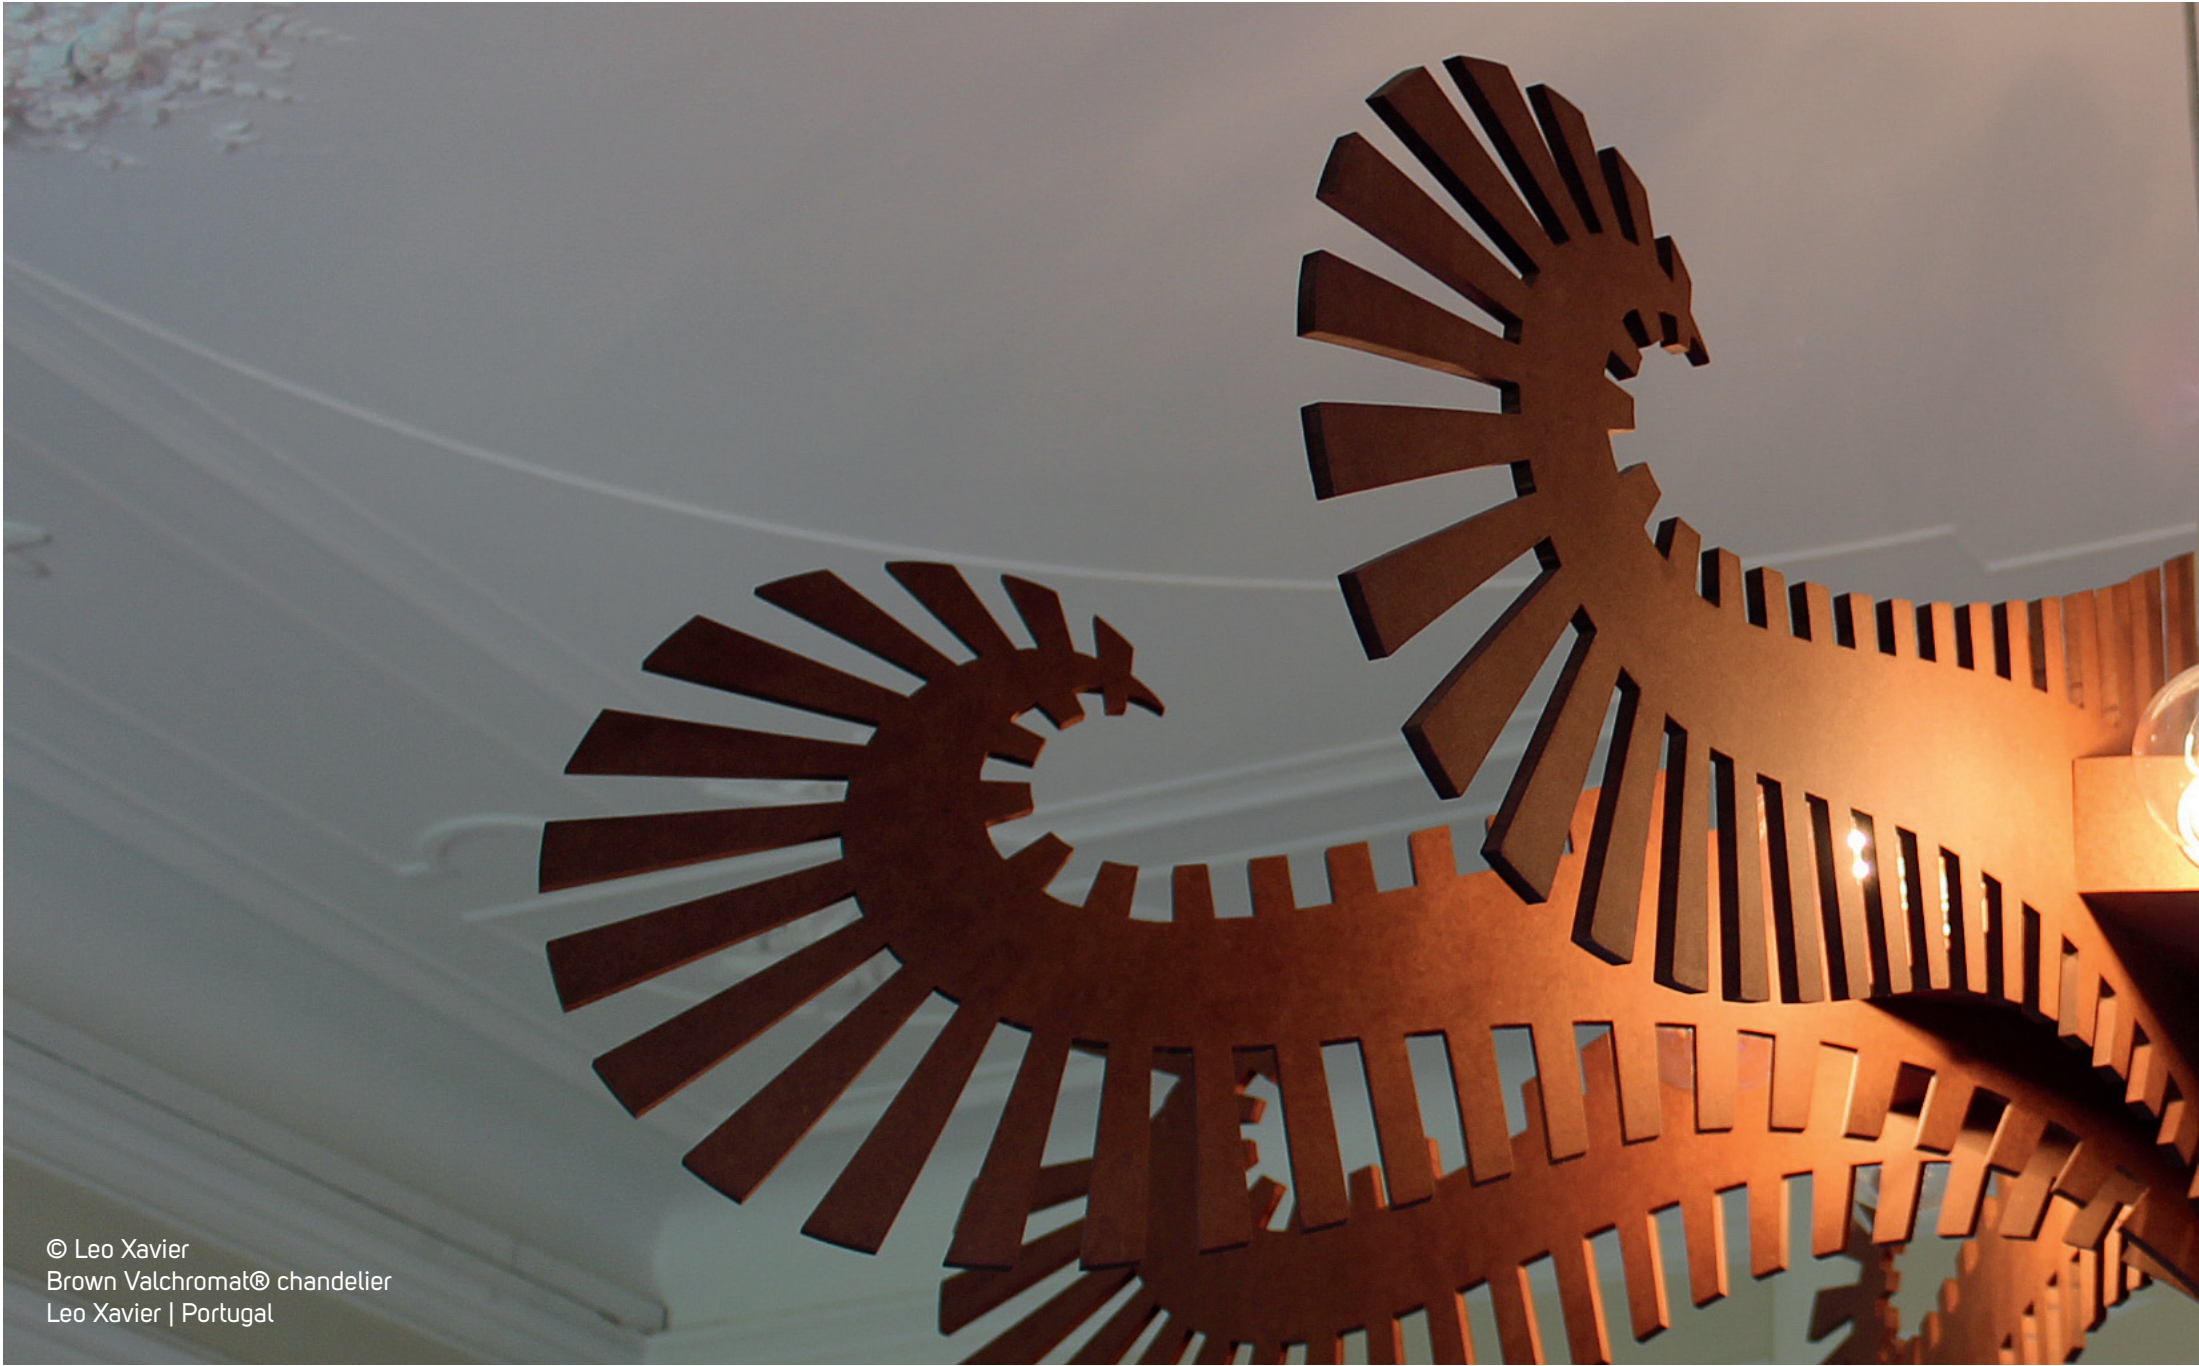

© Leo Xavier
Brown Valchromat® chandelier
Leo Xavier | Portugal